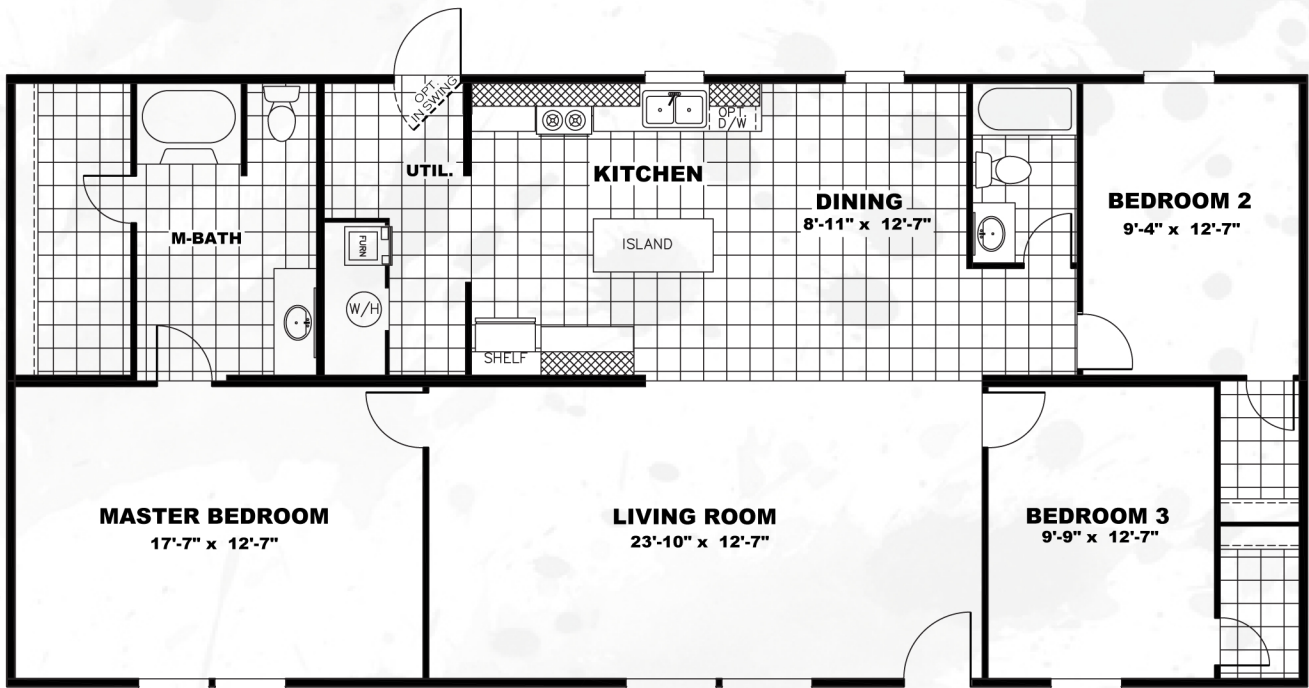

THRILL

CLA28563R

1,475 sq ft // 3 beds // 2 baths

The home series and floor plans shown all have starting prices within the price range indicated. Your local Home Center can quote you specific prices and terms of purchase for specific homes. CLAHomes invests in continuous product and process improvement. All home series, floor plans, specifications, dimensions, features, materials, availability, and starting prices shown are artist's renderings or estimates and are subject to change without notice or obligation. Dimensions are nominal and length and width measurements are from exterior wall to exterior wall. Starting prices include the home only, plus typical delivery and installation. Starting prices do not include other costs such as taxes, title fees, insurance premiums, filing or recording fees, land or improvements to the land, optional home features, optional delivery or installation services, wheels and axles, community or homeowner association fees, or any other items not shown on your Retailer Closing Agreement and related documents (your RCA). Your RCA will show the details of your purchase. 2011 TRU Homes. All rights reserved.