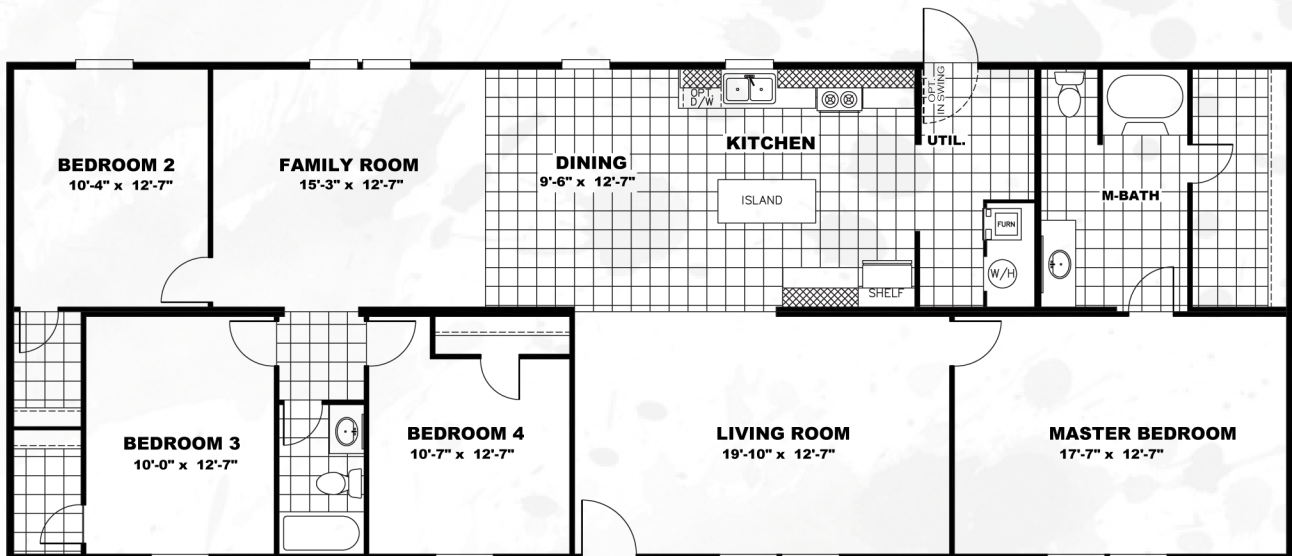

PRIDE

CLA28684R

1,791 sq ft // 4 beds // 2 baths

The home series and floor plans shown all have starting prices within the price range indicated. Your local Home Center can quote you specific prices and terms of purchase for specific homes. CLAHomes invests in continuous product and process improvement. All home series, floor plans, specifications, dimensions, features, materials, availability, and starting prices shown are artist's renderings or estimates and are subject to change without notice or obligation. Dimensions are nominal and length and width measurements are from exterior wall to exterior wall. Starting prices include the home only, plus typical delivery and installation. Starting prices do not include other costs such as taxes, title fees, insurance premiums, filing or recording fees, land or improvements to the land, optional home features, optional delivery or installation services, wheels and axles, community or homeowner association fees, or any other items not shown on your Retailer Closing Agreement and related documents (your RCA). Your RCA will show the details of your purchase. 2011 TRU Homes. All rights reserved.