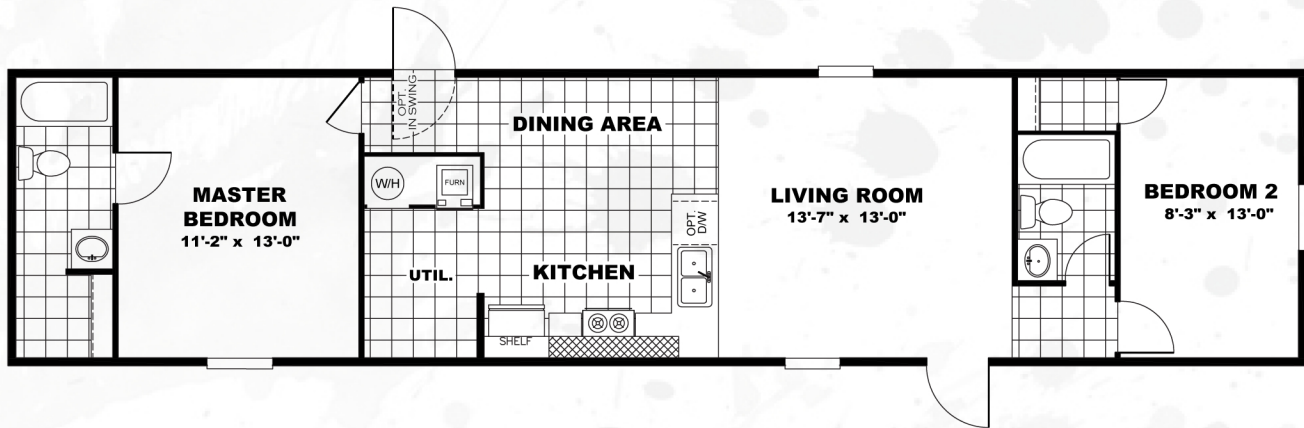

# DELIGHT

CLA14602A

820 sq ft // 2 beds // 2 baths

The home series and floor plans shown all have starting prices within the price range indicated. Your local Home Center can quote you specific prices and terms of purchase for specific homes. CLAHomes invests in continuous product and process improvement. All home series, floor plans, specifications, dimensions, features, materials, availability, and starting prices shown are artist's renderings or estimates and are subject to change without notice or obligation. Dimensions are nominal and length and width measurements are from exterior wall to exterior wall. Starting prices include the home only, plus typical delivery and installation. Starting prices do not include other costs such as taxes, title fees, insurance premiums, filing or recording fees, land or improvements to the land, optional home features, optional delivery or installation services, wheels and axles, community or homeowner association fees, or any other items not shown on your Retailer Closing Agreement and related documents (your RCA). Your RCA will show the details of your purchase. 2011 TRU Homes. All rights reserved.